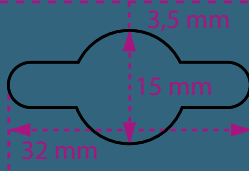

## Two-Way Door Stop

- Keeps doors open with a non-slip base
- Easy to open, using only your foot

229 mm

ON/OFF

PVC  
free

X 1

15 mm

BabyDan®