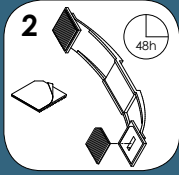

BabyDan®

Two-Way Door Stop

- **GB** Two-Way Door Stop
- **DE** 2 Wege Türstopper
- **FR** Bloque porte double sens
- **ES** Tope puerta 2 direcciones
- **IT** Blocca porte a due vie
- **PT** Tope porta 2 direcções
- **NL** 2-richting deurklem
- **DK** 2-vejs dørstop
- **SE** Dörrstopp
- **NO** 2-veis dørstopp
- **FI** Ovistoppari

011-01141-002a

8224 Two-Way Door Stop

Baby Dan A/S
Niels Bohrs Vej 14
DK-8670 Låsby
Tel +45 86 95 11 55
Fax +45 86 95 15 91
www.babydan.com
info@babydan.com